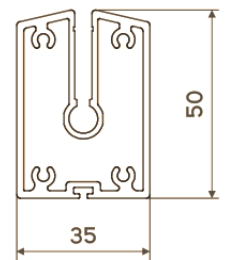

STANDARD CONSTRUCTION COLORS

RAL 9010

RAL 9006

RAL 7016

PRODUCT DIMENSIONS

- min. width 1000 mm
- max. width 3750 mm
- min. height 1000 mm
- max. height 4250 mm

CASSETTE

Square, fabricated out of extruded aluminium

DRIVE

Somfy, Elero

STANDARD FABRICS

- Copaco Serge 600 fabrics (included)
- Serge Ferrari Soltis 86, Soltis 92, Soltis B92 (surcharge)

CASSETTE 110

ROLLER TUBE

GC30FD GUIDE

BOTTOM BAR BD 50

WALL BRACKET