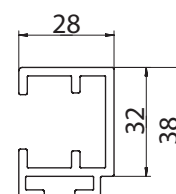

GC30FD GUIDE