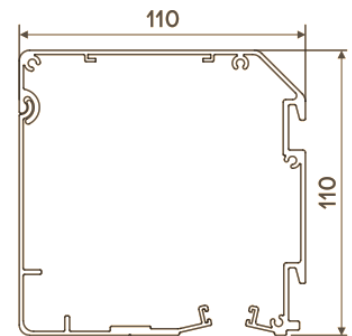

STANDARD FABRICS

- Copaco Serge 600 fabrics (included)
- Serge Ferrari Soltis 86, Soltis 92, Soltis B92 (surcharge)

CASSETTE 110