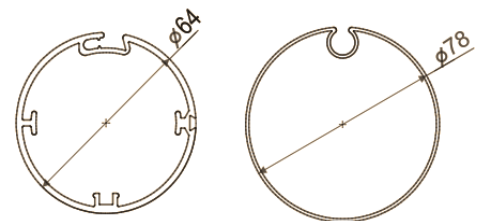

STANDARD CONSTRUCTION COLORS

RAL 9010

RAL 9006

RAL 7016

2100 SABLE

PRODUCT DIMENSIONS

- min. width 1000 mm
- max. width 3750 mm
- min. height 1000 mm
- max. height 4250 mm

CASSETTE

Square, fabricated out of extruded aluminium

Drive

Somfy, Elero

STANDARD FABRICS

- Copaco Serge 600, Serge Ferrari Soltis 86, Soltis 92 (included)
- Soltis Black Out B92, B702 (surcharge)

CASSETTE110

ROLLER TUBE

WALL BRACKET

BOTTOM BAR BD 50

GS35 GUIDE MOUNT WITH WALL BRACKET

DIRECT MOUNT