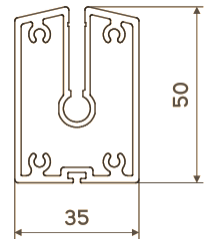

STANDARD CONSTRUCTION COLORS

RAL 9010

RAL 9006

RAL 7016

2100 SABLE

PRODUCT DIMENSIONS

- min. width 1000 mm
- max. width 3750 mm
- min. height 1000 mm
- max. height 4250 mm

CASSETTE

Square, fabricated out of extruded aluminium

Drive

Somfy, Elero

STANDARD FABRICS

- Copaco Serge 600, Serge Ferrari Soltis 86, Soltis 92 (included)
- Soltis Black Out B92, B702 (surcharge)

CASSETTE110

ROLLER TUBE

WALL BRACKET

BOTTOM BAR BD 50

GS35 GUIDE MOUNT WITH WALL BRACKET

DIRECT MOUNT