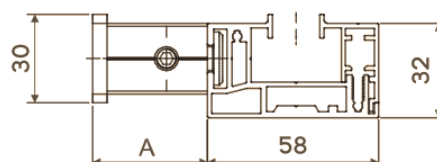

STANDARD CONSTRUCTION COLORS

RAL 9010

RAL 9006

RAL 7016

2100 SABLE

PRODUCT DIMENSIONS

- min. width 1000 mm
- max. width 3750 mm
- min. height 1000 mm
- max. height 4250 mm

CASSETTE

Square, fabricated out of extruded aluminium

Drive

Somfy, Elero

STANDARD FABRICS

- Copaco Serge 600, Serge Ferrari Soltis 86, Soltis 92 (included)
- Soltis Black Out B92, B702 (surcharge)

CASSETTE110

ROLLER TUBE

WALL BRACKET

BOTTOM BAR BD 50

GS35 GUIDE MOUNT WITH WALL BRACKET

DIRECT MOUNT