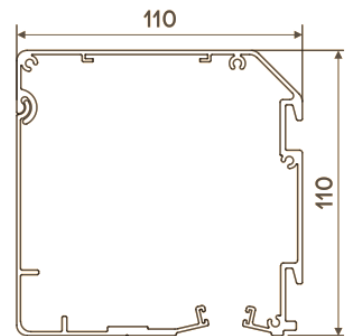

STANDARD CONSTRUCTION COLORS

RAL 9010

RAL 9006

RAL 7016

2100 SABLE

PRODUCT DIMENSIONS

- min. width 1000 mm
- max. width 3750 mm
- min. height 1000 mm
- max. height 4250 mm

CASSETTE

Square, fabricated out of extruded aluminium

Drive

Somfy, Elero

STANDARD FABRICS

- Copaco Serge 600, Serge Ferrari Soltis 86, Soltis 92 (included)
- Soltis Black Out B92, B702 (surcharge)

CASSETTE110

ROLLER TUBE

WALL BRACKET

BOTTOM BAR BD 50

GS35 GUIDE MOUNT WITH WALL BRACKET

DIRECT MOUNT